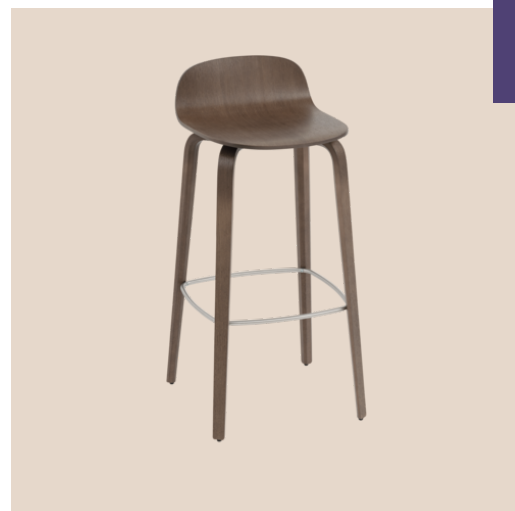

Visu Bar Stool

Wood Base - 75 cm / 29.5"

“The idea for the Visu Bar Stool was to create an elegantly simple interpretation of the archetypal wooden seat. I wanted for the design to have a subdued and timeless character that would add feelings of modern familiarity to any room together with a comfortable seat. The Visu Bar Stool features a seat in form-pressed alongside and a discrete footrest for a new perspective on the traditional wooden bar stool, echoing the ideas of Scandinavian design together with a modern expression.”

— Mika Tolvanen

Designed by Mika Tolvanen / 2014

About the designer Mika Tolvanen is part of the Finnish Rehti Design group. After graduating from the Royal College of Art with a Master in design in 2001, Mika established his own design office in Helsinki. He has since worked with some of the world's top designers and manufacturers.

Environment Indoor

Country of Production Latvia

Preassembled Yes

Description With its small curved back and long elegant legs, the Visu Bar Stool is a perfect accompaniment for any kitchen counter or restaurant bar. Made from form pressed oak, the gentle silhouette of the chair contrasts with the texture of the wood for a toned-down Scandinavian aesthetic.

Material Shell is form-pressed. Base is cut and all elements are lacquered.

Non-upholstered version: Form-pressed oak or ash veneer shell and base, both in water-based lacquer, alongside footrest in powder coated or stainless steel.

Upholstered version: Shell is made in formpressed veneer with foam and fully upholstered with textile or leather. Wood Base in formpressed veneer with water-based lacquer and footrest in powder coated or stainless steel.

Oak and ash veneer: slight color variations can occur due to the inherent characteristics of the material.

MUUTO